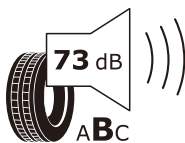

ROYAL PERFORMANCE

255/55R18 109V XL

ENERGY

ROYAL BLACK

2R019H1

255/55R18 109 V

C1

D

C

2020/740