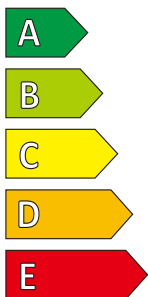

ROYAL PERFORMANCE

255/55R18 109V XL

ENERGY

ROYAL BLACK

2R019H1

255/55R18 109 V

C1

D